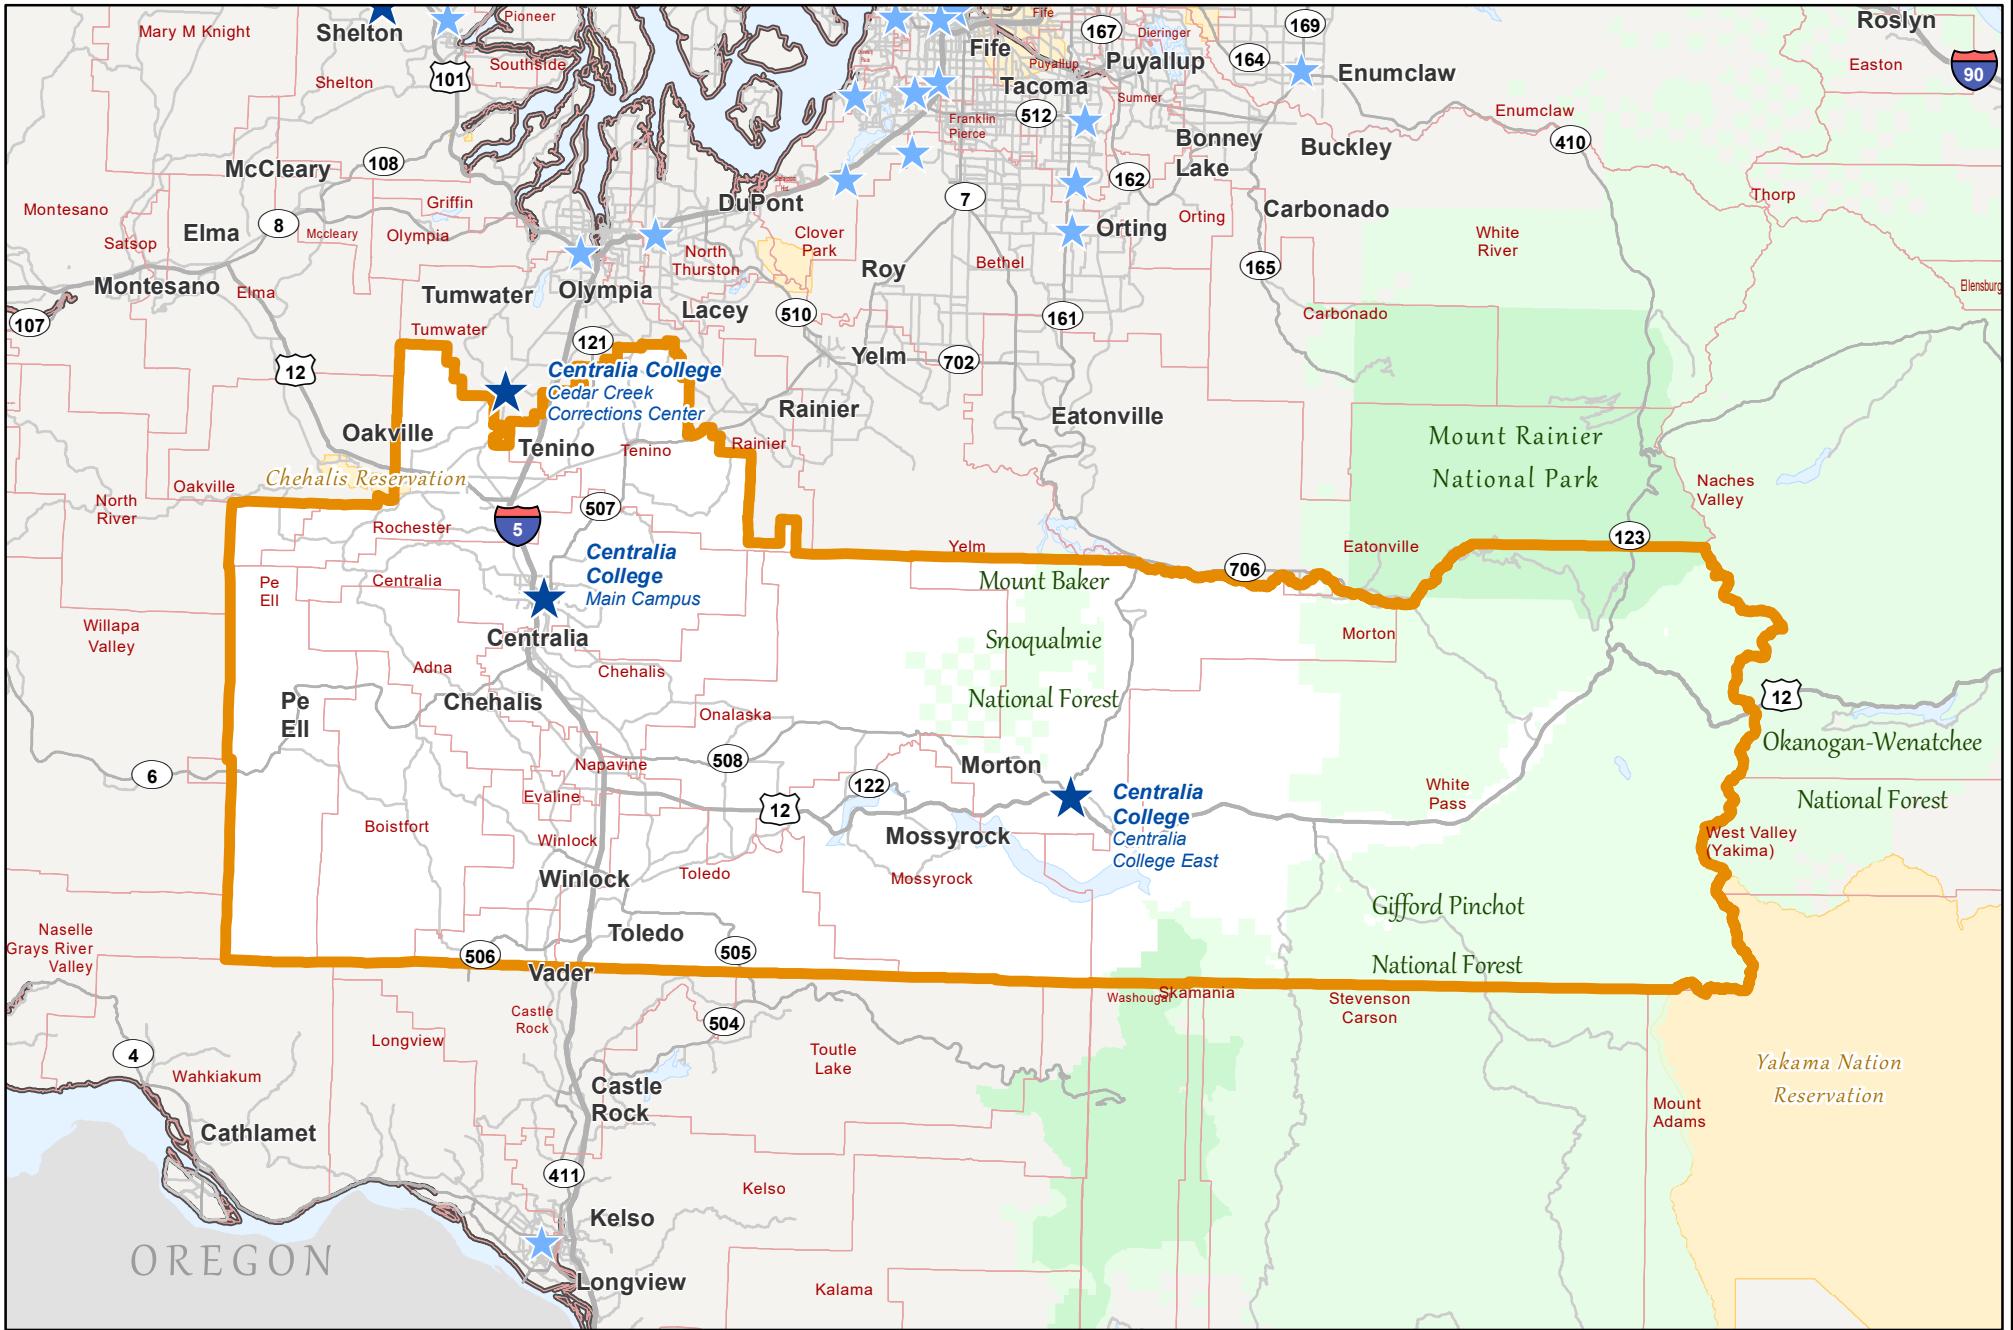

Centralia College — District 12

 College district boundary
  K-12 school district
  District-related community and technical colleges
  Other community and technical colleges

College districts defined by RCW 28B.50.040. Maps produced by Washington State Department of Transportation, Transportation Data, GIS & Modeling Office, June 2019.