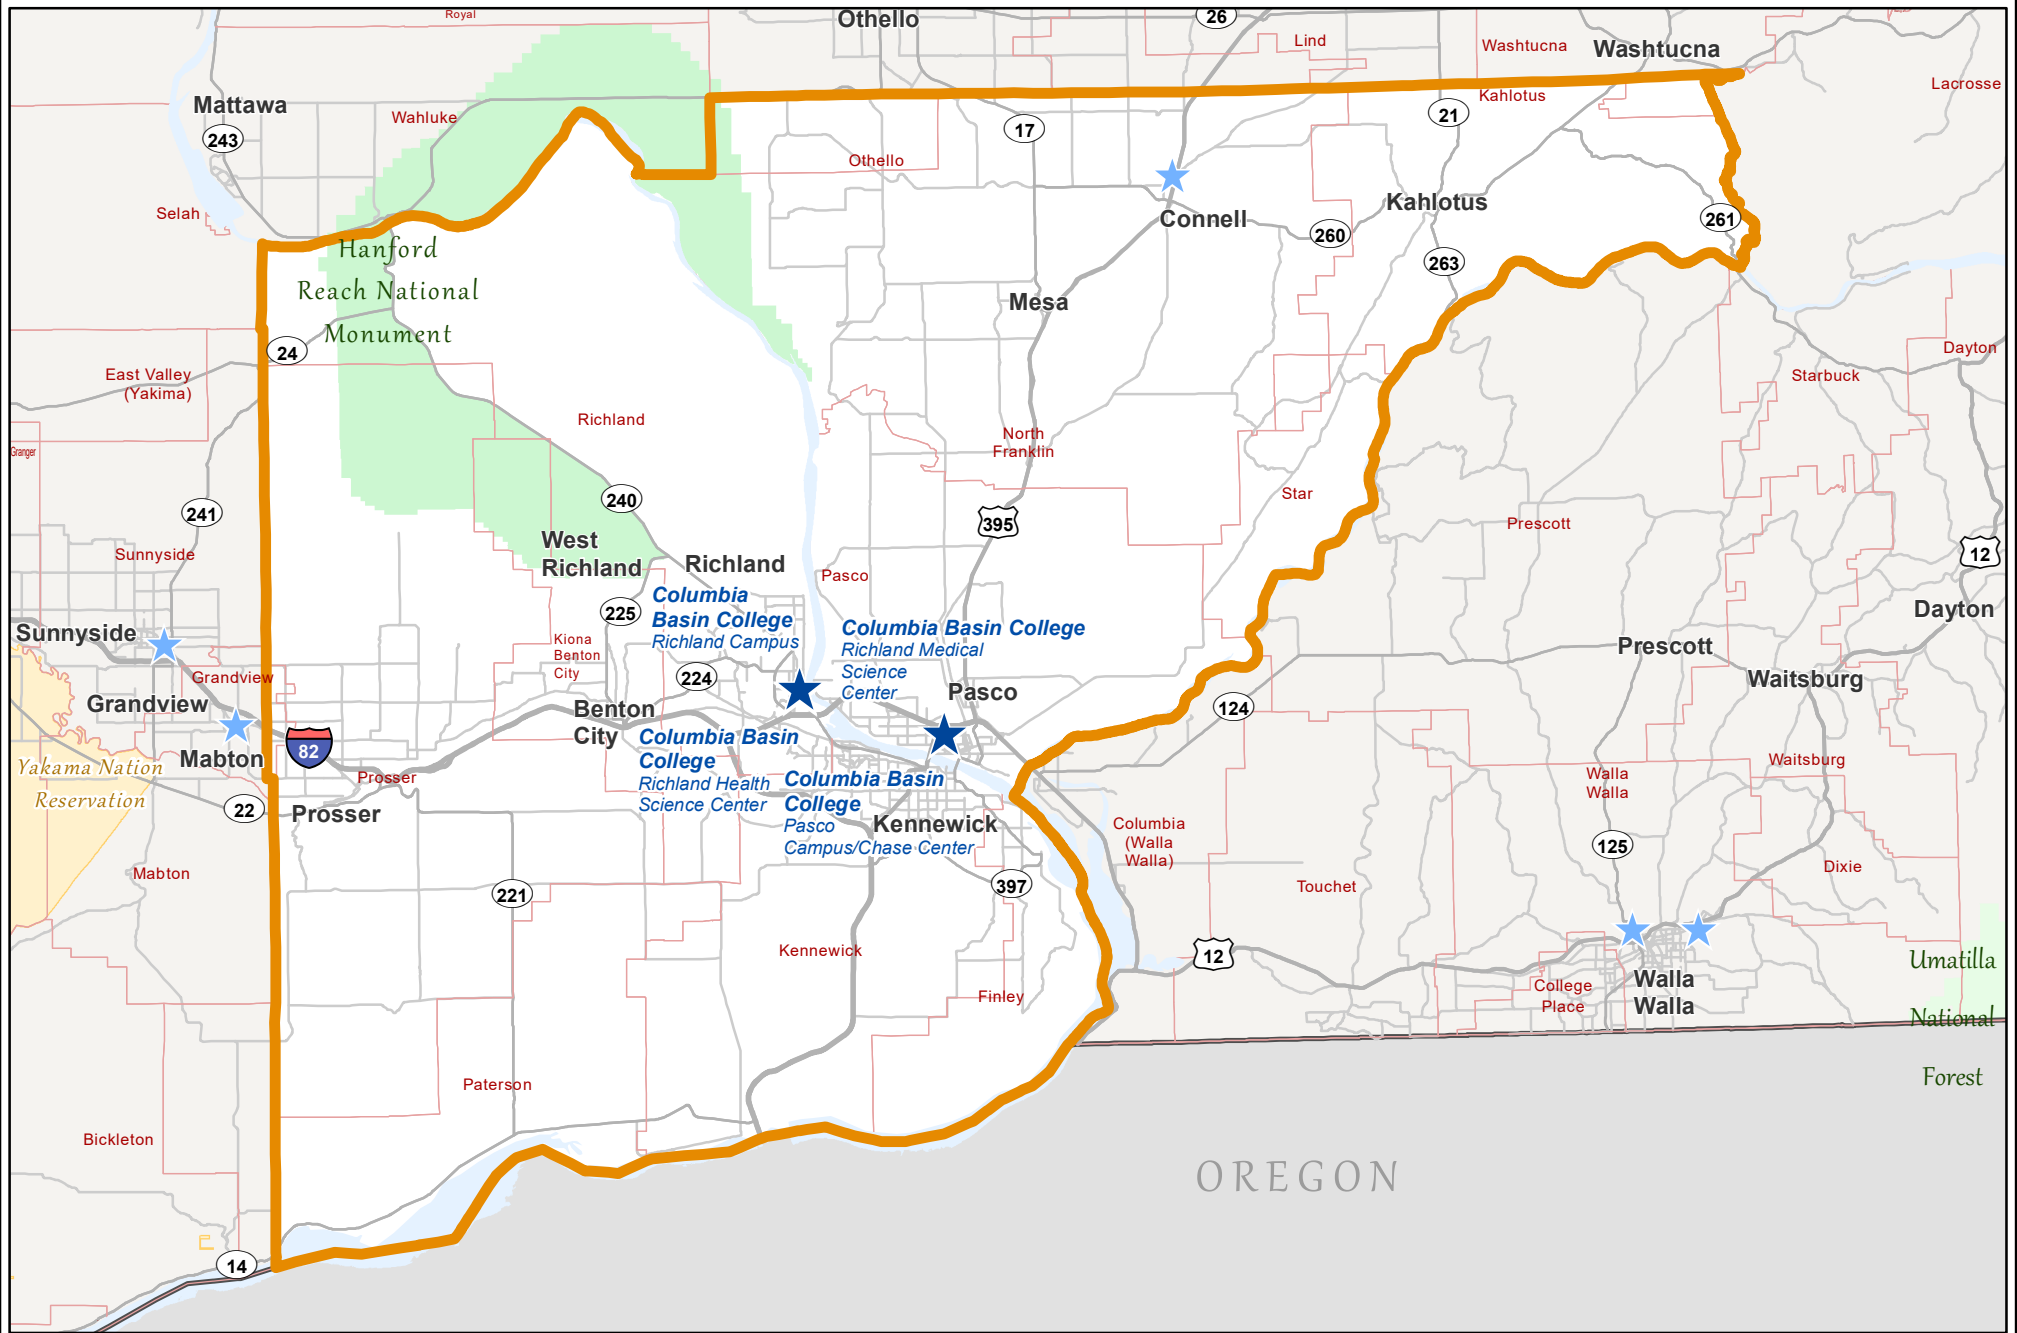

Columbia Basin College — District 19

-  College district boundary
-  K-12 school district
-  District-related community and technical colleges
-  Other community and technical colleges