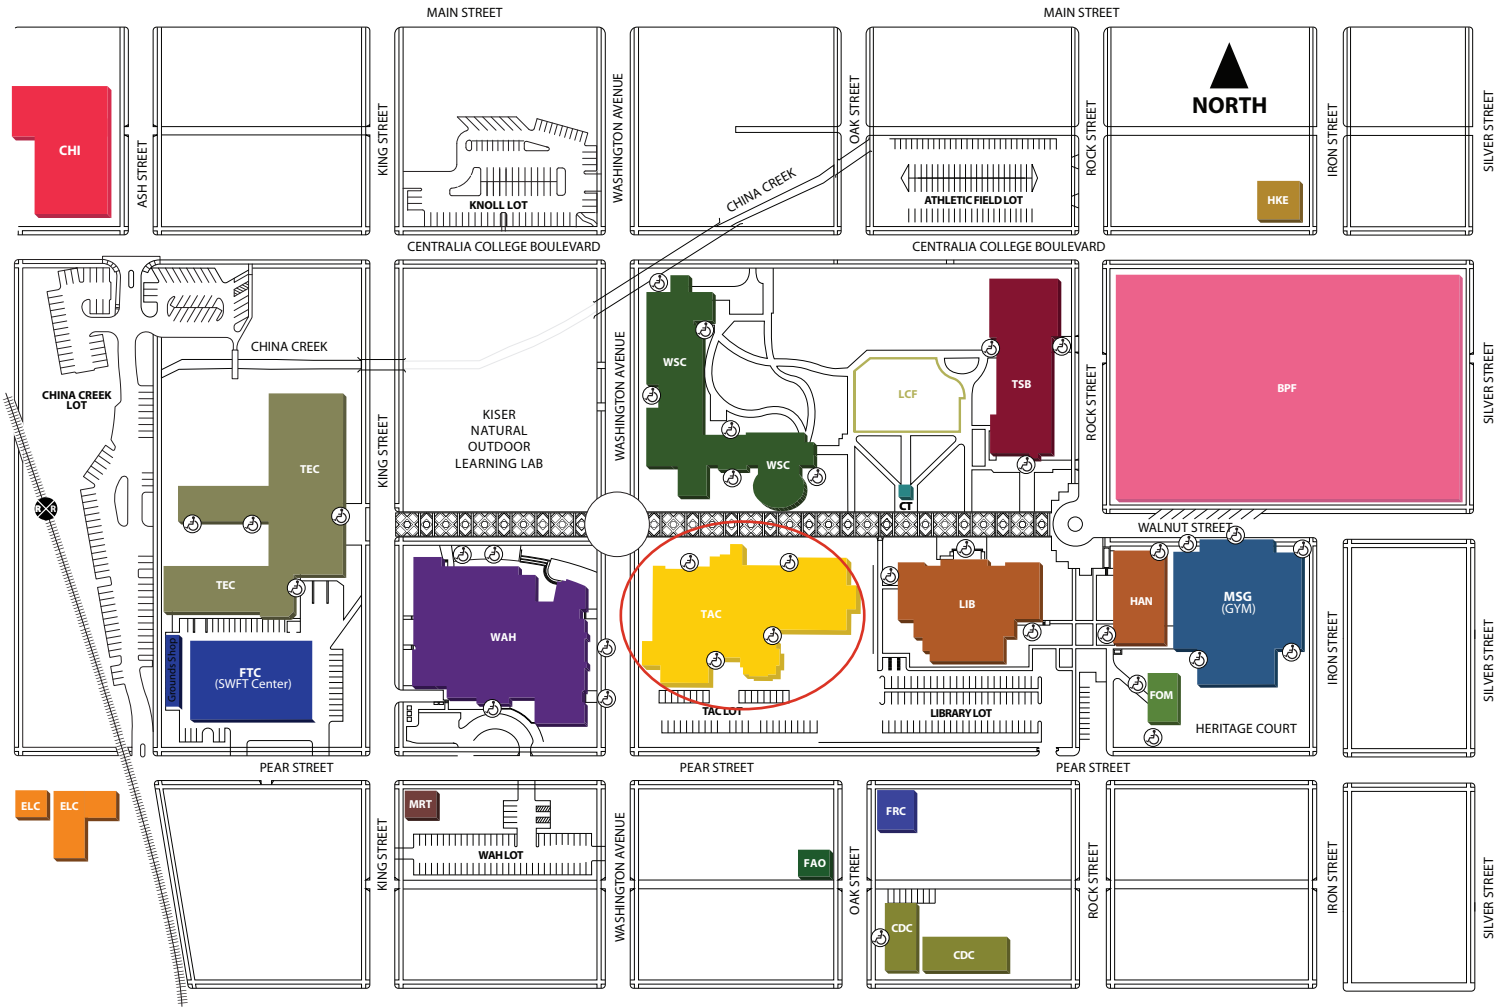

CENTRALIA COLLEGE CAMPUS MAP

- BOB PETERS FIELD** **BPF**
- CLOCKTOWER** **CT**
- CHI** **CHI Student Housing**
- EARLY LEARNING ADMINISTRATION** **ELA**
- EARLY LEARNING CENTER ECEAP** **ELC**
- FACILITIES OPERATIONS MAINTENANCE** **FOM**
- FAMILY ADMINISTRATION OFFICE** **FAO**
- FAMILY RESOURCE CENTER** **FRC**
- HANKE HOUSE** **HKE**
- College Relations
- Foundation/Alumni Office
- HANSON ADMINISTRATION BUILDING** **HAN**
- Business Office (Operations)
- Board Room
- Human Resources
- President
- VP of Finance & Administration
- VP of Human Resources & Legal Affairs
- KIRK LIBRARY** **LIB**
- Testing Center
- Computer Lab (General Use)
- eLearning
- Veterans Center
- LITTEL COMMENCEMENT FIELD** **LCF**
- MERIT PROGRAM** **MRT**
- MICHAEL SMITH GYMNASIUM** **MSG**
- Sports Hall of Fame
- Sports Programs
- SOUTHWEST WASHINGTON FLEXIBLE TRAINING CENTER** **FTC**
- TECHNOLOGY CENTER** **TEC**
- Career & Technical Education

- VAN PROOYEN CHILD DEVELOPMENT** **CDC**
- Children's Lab School
- WALTON SCIENCE CENTER** **WSC**
- Astronomy Deck
- Dean of Arts/Sciences
- Dean of Instructional Programs
- Greenhouse
- Instruction Office
- Nursing
- Science Programs
- VP of Instruction
- WASHINGTON HALL** **WAH**
- Accounting (Instruction)
- Art
- Business (Instruction)
- Computer Labs (Instructional)
- Computer Services
- Corbet Theatre
- Criminal Justice
- Dramatic Arts
- Media Studies
- Music
- Wickstrom Studio Theatre